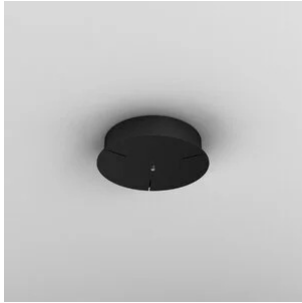

Colour variant code

40195/NE